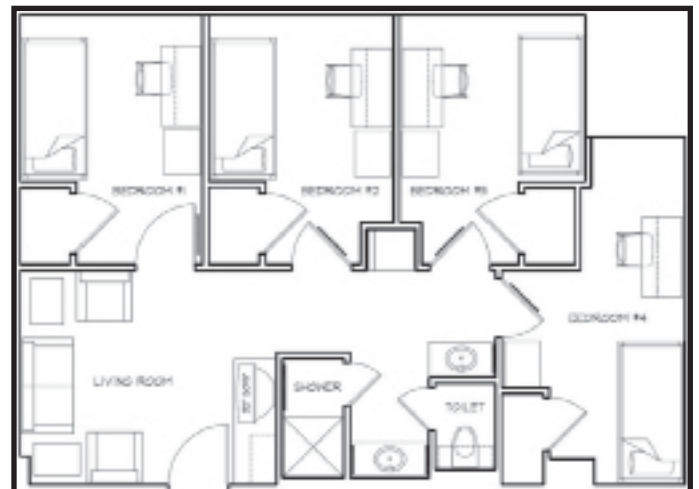

Suite Single

- 4 single rooms with shared living room and bathroom