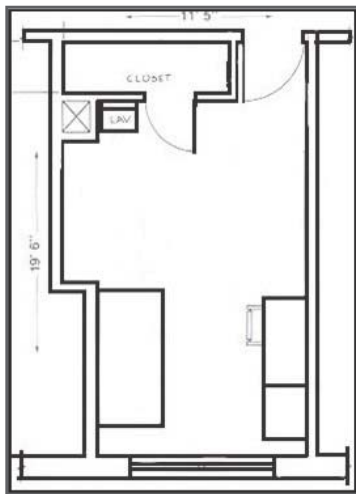

- Large single and double rooms
- Updated communal bathrooms

Prices include

- Meals
- Ethernet/wireless internet
- Basic cable
- Local phone service
- Housekeeping service

Double

Single
pictured below

South Pricing

Room Type	20 Meals	14 Meals
Double	\$10,250	\$9,850
Single	\$11,100	\$10,700

*Freshmen are required to have a 20 meal plan to facilitate community development.

Newman North

Newly-constructed suite-style rooms with modern furnishings

Prices include

- Meals
- Ethernet/wireless internet
- Basic cable
- Local phone service
- Housekeeping service

Double Suite -

- 2 double rooms with shared bath and living room

Private Single

- Shared bathroom
- 10 fully handicap-accessible rooms