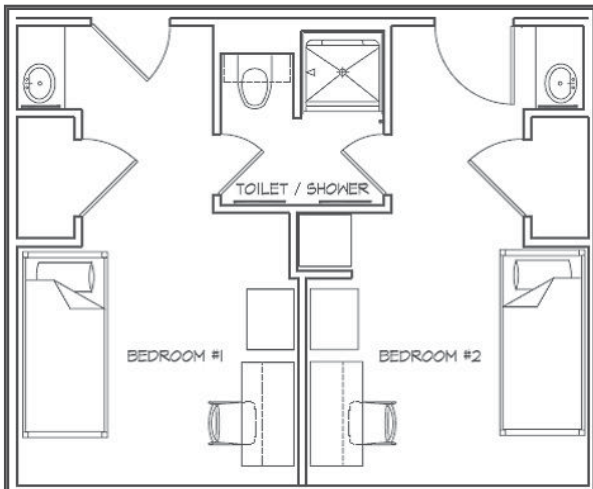

- Large single and double rooms
- Updated communal bathrooms

Prices include

- Meals
- Ethernet/wireless internet
- Basic cable
- Local phone service
- Housekeeping service

Double

Single
pictured below

South Pricing

Room Type	20 Meals	14 Meals
Double	\$10,250	\$9,850
Single	\$11,100	\$10,700

*Freshmen are required to have a 20 meal plan to facilitate community development.

Newman North

Newly-constructed suite-style rooms with modern furnishings

Prices include

- Meals
- Ethernet/wireless internet
- Basic cable
- Local phone service
- Housekeeping service

Double Suite -

- 2 double rooms with shared bath and living room

Private Single

- Shared bathroom
- 10 fully handicap-accessible rooms

North Pricing

Room Type	20 Meals	14 Meals
Double Suite	\$11,250	\$10,850
Single Suite	\$12,150	\$11,750
Private Single	\$12,950	\$12,550

*Freshmen are required to have a 20 meal plan to facilitate community development.