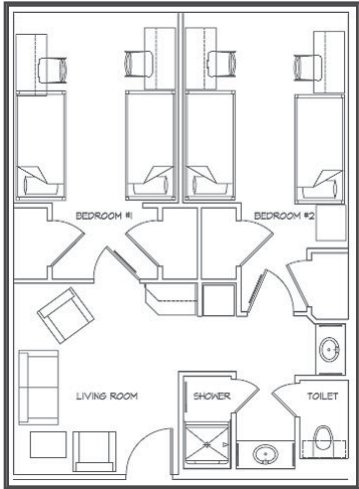

- Large single and double rooms
- Updated communal bathrooms

Prices include

- Meals
- Ethernet/wireless internet
- Basic cable
- Local phone service
- Housekeeping service

Double

Single
pictured below

South Pricing

Room Type	20 Meals	14 Meals
Double	\$10,250	\$9,850
Single	\$11,100	\$10,700

*Freshmen are required to have a 20 meal plan to facilitate community development.

Newman North

Newly-constructed suite-style rooms with modern furnishings

Prices include

- Meals
- Ethernet/wireless internet
- Basic cable
- Local phone service
- Housekeeping service

Double Suite -

- 2 double rooms with shared bath and living room

Private Single

- Shared bathroom
- 10 fully handicap-accessible rooms

North Pricing

Room Type	20 Meals	14 Meals
Double Suite	\$11,250	\$10,850
Single Suite	\$12,150	\$11,750
Private Single	\$12,950	\$12,550

*Freshmen are required to have a 20 meal plan to facilitate community development.