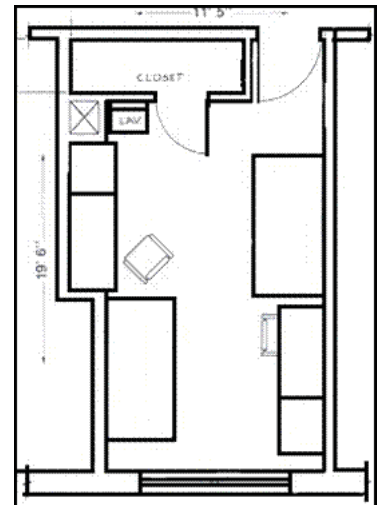

Newman Hall

2010-2011 Pricing Guide

▼ convenient location less than a block from the main Quad

▼ many new and renovated amenities and facilities

▼ a variety of room sizes and styles available

— Newman South —

- Large single and double rooms
- Updated communal bathrooms

Prices include

- Meals
- Ethernet/wireless internet
- Basic cable
- Local phone service
- Housekeeping service

Double

Single
pictured below

South Pricing

Room Type	20 Meals	14 Meals
Double	\$10,250	\$9,850
Single	\$11,100	\$10,700

*Freshmen are required to have a 20 meal plan to facilitate community development.

Newman North

Newly-constructed suite-style rooms with modern furnishings