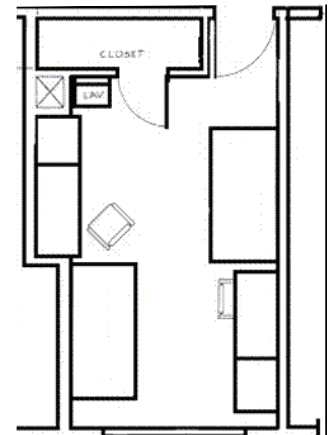

Newman Hall

2011-2012 Pricing Guide

▼ convenient location less than a block from the main Quad

▼ many new and renovated amenities and facilities

▼ great community to be a part of

Newman South

- Large single and double rooms
- Updated communal bathrooms

Prices include

- Meals
- Ethernet/wireless internet
- Basic cable
- Housekeeping service

Double

Single

pictured below

South Pricing

Room Type	20 Meals	14 Meals
Double	\$11,100	\$10,700
Single	\$12,000	\$11,600

*Freshmen are required to have a 20 meal plan to facilitate community development.

Newman North

Newly-constructed suite-style rooms

Double Suite -

- 2 double rooms with shared bath and living room

Private Single

- Shared bathroom
- 10 fully handicap-accessible rooms

North Pricing

Room Type	20 Meals	14 Meals
Double Suite	\$12,150	\$11,750
Single Suite	\$13,150	\$12,750
Private Single	\$13,800	\$13,400

*Freshmen are required to have a 20 meal plan to facilitate community development.