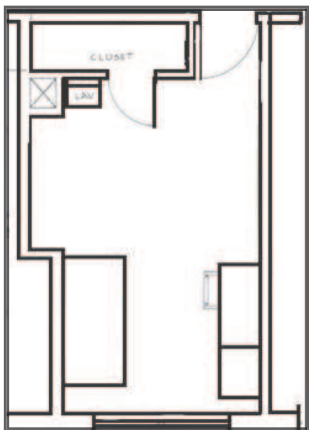

Prices include

- Meals
- Ethernet/wireless internet
- Basic cable
- Housekeeping service

Double

Single

pictured below

South Pricing

Room Type	20 Meals	14 Meals
Double	\$11,100	\$10,700
Single	\$12,000	\$11,600

*Freshmen are required to have a 20 meal plan to facilitate community development.

Newman North

Newly-constructed suite-style rooms

Double Suite -

- 2 double rooms with shared bath and living room

Private Single

- Shared bathroom
- 10 fully handicap-accessible rooms

North Pricing

Room Type	20 Meals	14 Meals
Double Suite	\$12,150	\$11,750
Single Suite	\$13,150	\$12,750
Private Single	\$13,800	\$13,400

*Freshmen are required to have a 20 meal plan to facilitate community development.