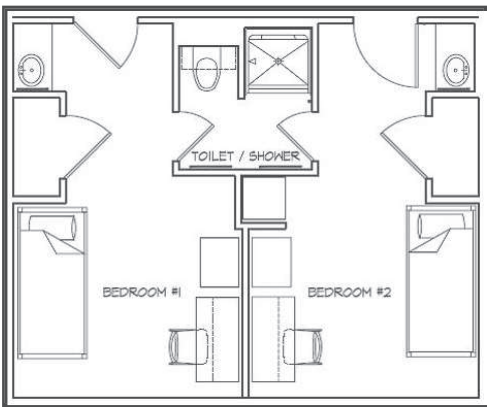

Prices include

- Meals
- Ethernet/wireless internet
- Basic cable
- Housekeeping service

Double

Single

pictured below

South Pricing

Room Type	20 Meals	14 Meals
Double	\$11,100	\$10,700
Single	\$12,000	\$11,600

*Freshmen are required to have a 20 meal plan to facilitate community development.

Newman North

Newly-constructed suite-style rooms

Double Suite -

- 2 double rooms with shared bath and living room

Private Single

- Shared bathroom
- 10 fully handicap-accessible rooms

North Pricing

Room Type	20 Meals	14 Meals
Double Suite	\$12,150	\$11,750
Single Suite	\$13,150	\$12,750
Private Single	\$13,800	\$13,400

*Freshmen are required to have a 20 meal plan to facilitate community development.

Prices include

- Meals
- Ethernet/wireless internet
- Basic cable
- Housekeeping service

Suite Single

- 4 single rooms with shared living room and bathroom

▼ **Applications are available now.** You do not yet have to be accepted or admitted to the University to secure a spot at Newman. Contracts will be sent to applicants starting in late January.