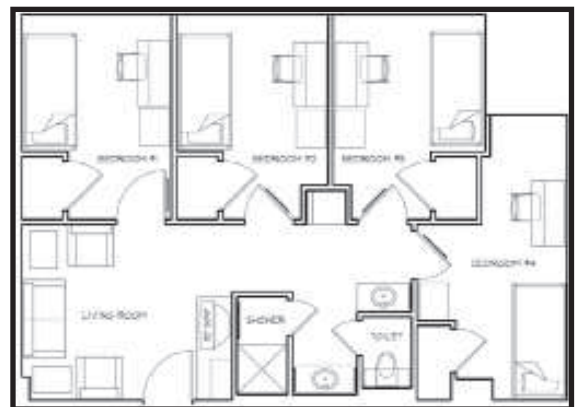

Prices include

- Meals
- Ethernet/wireless internet
- Basic cable
- Housekeeping service

Double

Single

pictured below

South Pricing

Room Type	20 Meals	14 Meals
Double	\$11,100	\$10,700
Single	\$12,000	\$11,600

*Freshmen are required to have a 20 meal plan to facilitate community development.

Newman North

Newly-constructed suite-style rooms

Double Suite -

- 2 double rooms with shared bath and living room

Private Single

- Shared bathroom
- 10 fully handicap-accessible rooms

North Pricing

Room Type	20 Meals	14 Meals
Double Suite	\$12,150	\$11,750
Single Suite	\$13,150	\$12,750
Private Single	\$13,800	\$13,400

*Freshmen are required to have a 20 meal plan to facilitate community development.

Prices include

- Meals
- Ethernet/wireless internet
- Basic cable
- Housekeeping service

Suite Single

- 4 single rooms with shared living room and bathroom

▼ **Applications are available now.** You do not yet have to be accepted or admitted to the University to secure a spot at Newman. Contracts will be sent to applicants starting in late January.