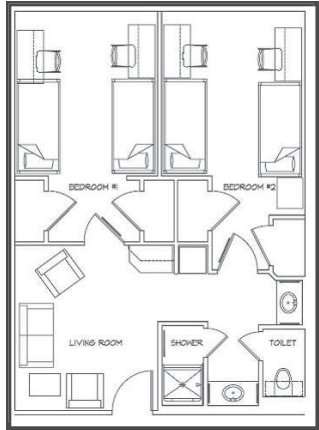

Prices include

- Meals
- Ethernet/wireless internet
- Basic cable
- Housekeeping service

Double

Single

pictured below

South Pricing

Room Type	20 Meals	14 Meals
Double	\$11,100	\$10,700
Single	\$12,000	\$11,600

*Freshmen are required to have a 20 meal plan to facilitate community development.

Newman North

Newly-constructed suite-style rooms

Double Suite -

- 2 double rooms with shared bath and living room

Private Single

- Shared bathroom
- 10 fully handicap-accessible rooms

North Pricing

Room Type	20 Meals	14 Meals
Double Suite	\$12,150	\$11,750
Single Suite	\$13,150	\$12,750
Private Single	\$13,800	\$13,400

*Freshmen are required to have a 20 meal plan to facilitate community development.